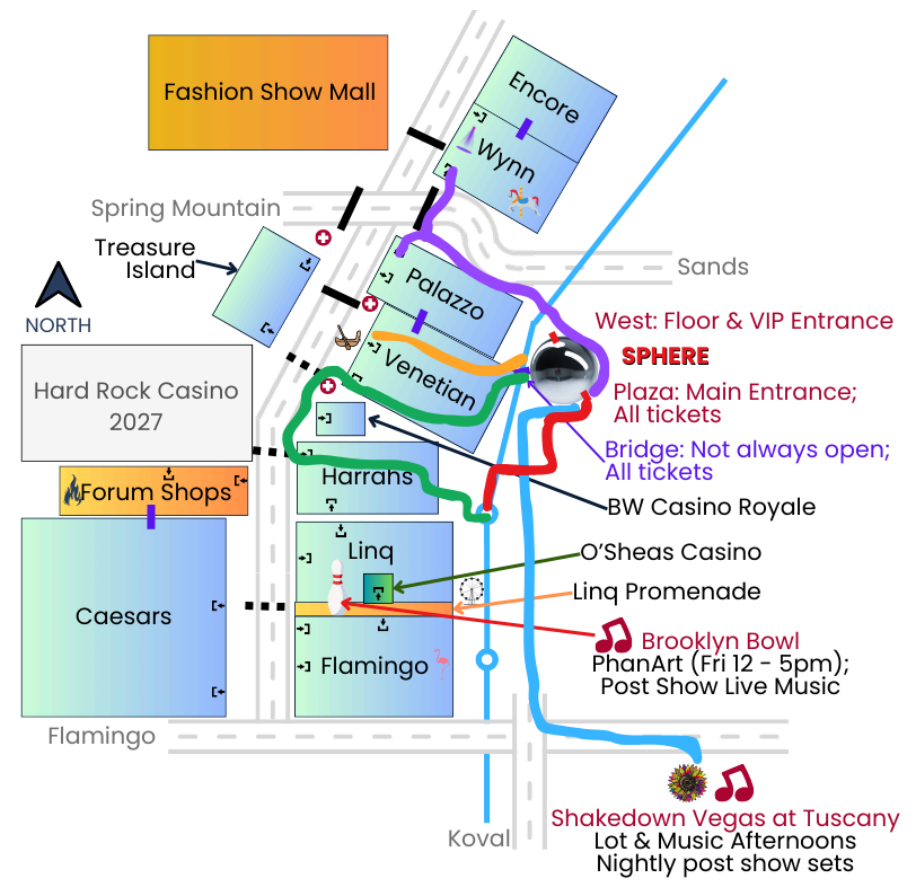

PHISH AT SPHERE - LIVE MUSIC & STUMBLING TO SPHERE GUIDE

WEEKEND 1

Phish at Sphere: Apr 16, 17 & 18

TUSCANY SHAKEDOWN

Wednesday April 15

7pm - 10:30pm: Dog Log - Piazza

Thursday April 16

12pm - 5pm: Dog Log + Red Eye Gin - Lot
 12pm - 5pm: Prescott JRAD - Piazza
 11:30pm to 3am: Deliah's Dead - Piazza
 11:30pm to 3am: Joe Marcinek Band - Copa

Sunday April 19

11am - 3pm: Dog Log - Bistecca

OTHER VENUES

Thursday April 16

11pm: Eggy - Brooklyn Bowl
 11:55pm: Airwolf + Mitch Please - Park on Fremont

Friday April 17

12pm - 5pm: PhanArt - Brooklyn Bowl
 1pm: Wook Comedy Show - PhanArt (Roxy Room)
 11pm: Eggy - Brooklyn Bowl
 11:55pm: Airwolf + Mitch Please - Discopussy

OTHER VENUES

Wednesday April 29

8pm: Cindy Lauper - Caesars Colosseum

Thursday April 30

11pm: Jerry's Middle Finger - Brooklyn Bowl
 11:55pm: Mitch Please - Park on Fremont

Friday May 1

12pm - 5pm: PhanArt - Brooklyn Bowl
 1pm: Wook Comedy Show - PhanArt (Roxy Room)
 8pm: Mary J Blige - Dolby Live
 8pm: Cindy Lauper - Caesars Colosseum
 11pm: Taper's Choice - Brooklyn Bowl
 11:55pm: Mitch Please+ Muscle Pizza - La Mona Rosa

Saturday May 2

7pm: Duran Duran - Fontainebleau
 8pm: Mary J Blige - Dolby Live
 11:30pm: Taper's Choice - Brooklyn Bowl
 11:55pm: Muscle Pizza - La Mona Rosa

| Option | Distance (Miles) | % Outdoors |
|--------------------------------------------------------|------------------|------------|
| A. From Tuscany / Shakedown Vegas | .9 | 100% |
| B. Outside from Harrah's / Linq Monorail station | .65 | 100% |
| C. Mostly inside from Harrah's / Linq Monorail station | 1.1 | 14% |
| D. Inside from Venetian | .57 | 0% |
| E. Outside from Palazzo or Wynn | .61 | 100% |